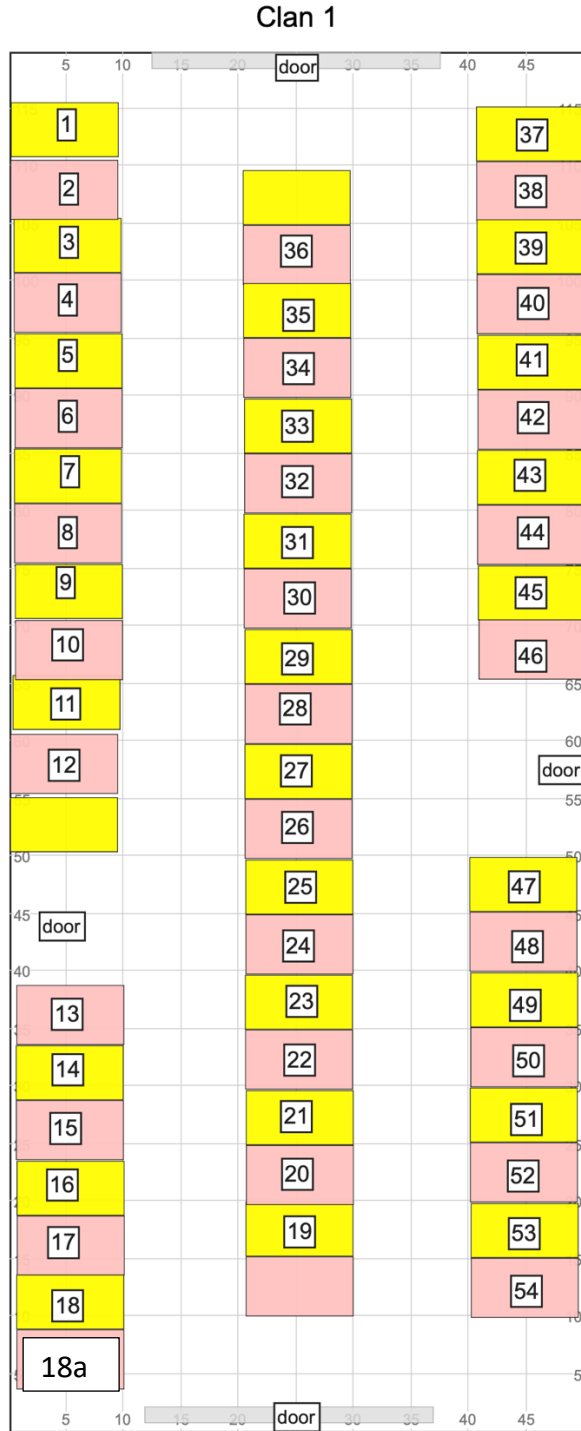

Indoor Crating

Clan 1 Building (closest to fairground rings)

www.smarteragility.com

- 1 Felicity Hardwick
- 2,3 Kim O'Neill
- 4 Sandy Harris
- 5 Paul Wilson
- 6 Annie Monette
- 7 Ashleigh Gravelle
- 8 Charlotte Winder
- 9 Nicole Brown
- 10 Whitney Shaver
- 11,12 John MacKinley
- 13 Chelsea Gillmore
- 14,15 Phyllis Myshrrall
- 16,17 Jeremy Gerhard
- 18 Tara LaBelle
- 19 Marie-Noelle Cote
- 20 Carole Cote
- 21 Suzanne Labrie
- 22 Lynda Hollylee
- 24 Cathy Lienert-Tikal
- 25 Nathalie Dupuis
- 26 Johanne Leclerc
- 27 Pierre Lambert
- 28 Karah Gerelus
- 29 Kim McAdoo
- 30 Kassandra Harink
- 31 Alysa Pederson
- 32 Annie Dugan
- 33 Brigitte Carrier
- 34 Simon Gingras
- 35 Anneli Hilton
- 36 Tracey Mallinson
- 37 Toni Surko
- 38 Stephan Henry
- 39 Alicia Attfield
- 40 Blanche Cooper
- 41 Lori Nutt
- 42 Rachael Craggs
- 43 Donna Harrop
- 44 Michelle Daoust
- 45 Kristina Aquin
- 46 Natasha Corrigan
- 47 Joyce Elder
- 48 Kirk Peterman
- 49 Jackie Bedard
- 50 Arianne Huppe
- 51 LB Brown
- 52 Carol Hargreaves
- 53 Julie Larocque
- 54 Marie-Claude Vermette